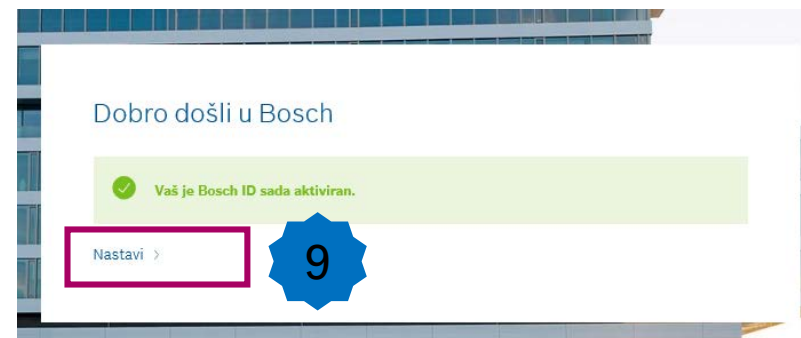

Partner program

Preverite svojo e-pošto.

Prejeli boste elektronsko sporočilo z "Bosch ID", kot je spodaj.

Kliknite na „Aktiviraj račun“, odprla se vam bo stran Dobrodošli v Bosch, nato kliknite na „Nadaljuj“.

Če se ob kliku na „nadaljuj“ stran dolgo odpira, lahko stran Partner programa odprete ponovno, in sicer s klikom na povezavo: <https://bosch-si-home.therново.com>.