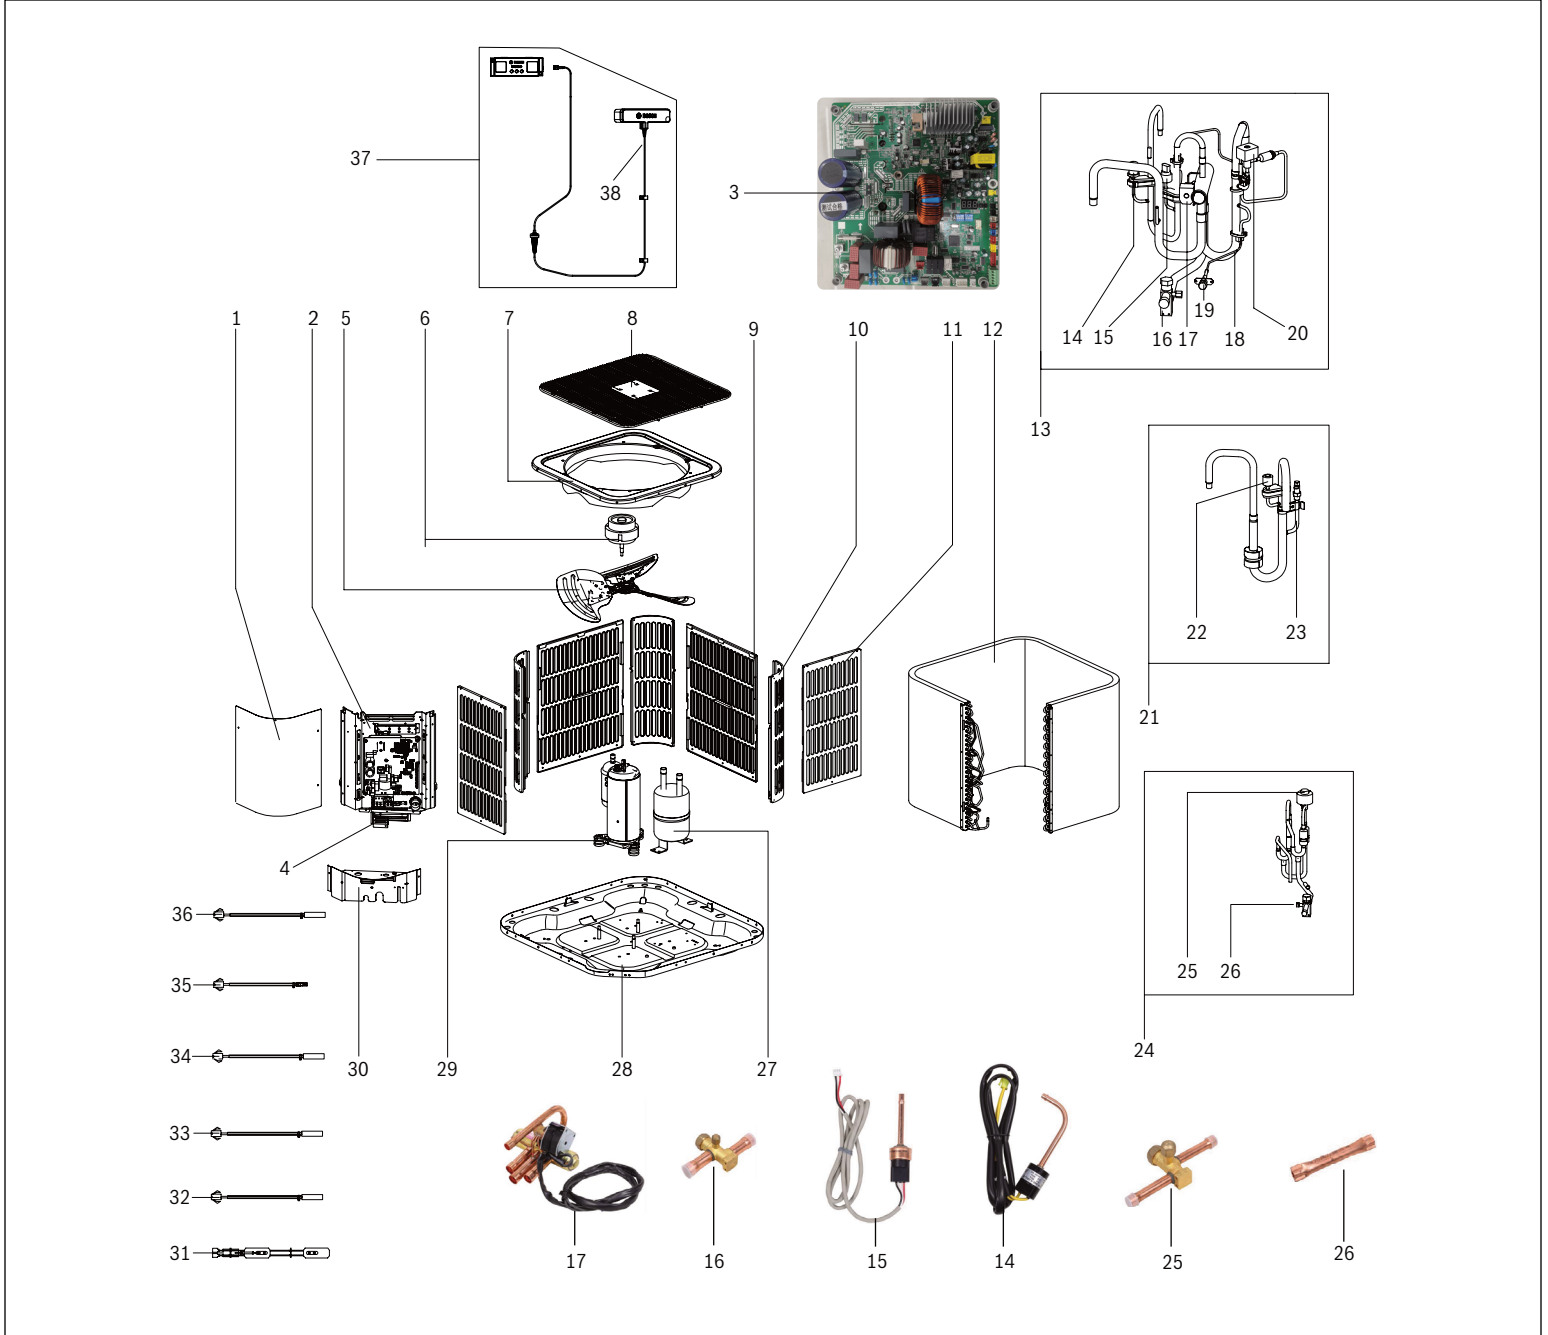

Bosch IDS Premium Connected BOVA20 Series Condensing Unit 2-3-4-5 Ton Capacity

IDS BOVA-36RTB-M20S

Pos.	Description	Qty	Ordering No.	BOVA-36RTB-M20S (3ton)	Recommended Stock	Remarks
1	Service Access Panel	1	8733953145	■		
2	Control Board Assembly	1	8733968009	■	✓	
3	Outdoor Control Board	1	8733968010	■		
4	High Voltage Terminal Block	1	8733953148	■		
5	Fan Blade	1	8733941802	■	✓	
6	Outdoor ECM Motor	1	8733968011	■	✓	
7	Top Cover Assembly	1	8733953150	■		
8	Top Cover Grate	1	8733941805	■		
9	Side Coil Guard (with Bosch logo)	1	8733968012	■		
10	Round Louver Panel	3	8733953152	■		
11	Side Louver Panel 2	2	8733953153	■		
12	Condenser Coil Assembly	1	8733953154	■		
13	Reversing Valve System Assembly	1	8733968013	■	✓	
14	High Pressure Switch	1	8733968014	■	✓	
15	Pressure Transducer	1	8733968015	■	✓	
16	Bar-Stock Service Valve	1	8733941819	■		
17	Reversing Valve	1	8733968016	■	✓	
18	Pipe Joint Assembly	1	8733968017	■		
19	Gauge Port	1	8733941827	■		
20	Solenoid Valve Assembly	1	8733968035	■	✓	
21	Suction Pipe Assembly	1	8733968018	■		
22	Pressure Sensor	1	8733968031	■	✓	
23	Fusible plug assembly	1	8733968019	■		
24	High Pressure Valve Assembly	1	8733968020	■	✓	
25	Electronic Expansion Valve	1	8733955398	■	✓	
26	Bar-Stock Service Valve	1	8733941822	■	✓	
27	Accumulator	1	8733953164	■		
28	Base Pan	1	8733953166	■		
29	DC Inverter Compressor	1	8733968021	■	✓	
30	Service Port Access Panel	1	8733956605	■		
31	Compressor Electric Heater	1	8733953169	■		
32	Compressor Return Temperature Sensor (Th)	1	8733968022	■	✓	
33	Liquid Line Temperature Sensor (T3L)	1	8733968023	■	✓	
34	Outdoor Coil Temperature Sensor (T3)	1	8733968024	■	✓	
35	Ambient Temperature Sensor (T4)	1	8733968025	■	✓	
36	Compressor Discharge Temperature Sensor (T5)	1	8733968026	■	✓	
37	GW Assembly For IDS Premium Connected	1	8733964783	■	✓	
38	IDS Antenna	1	8733964554	■	✓	