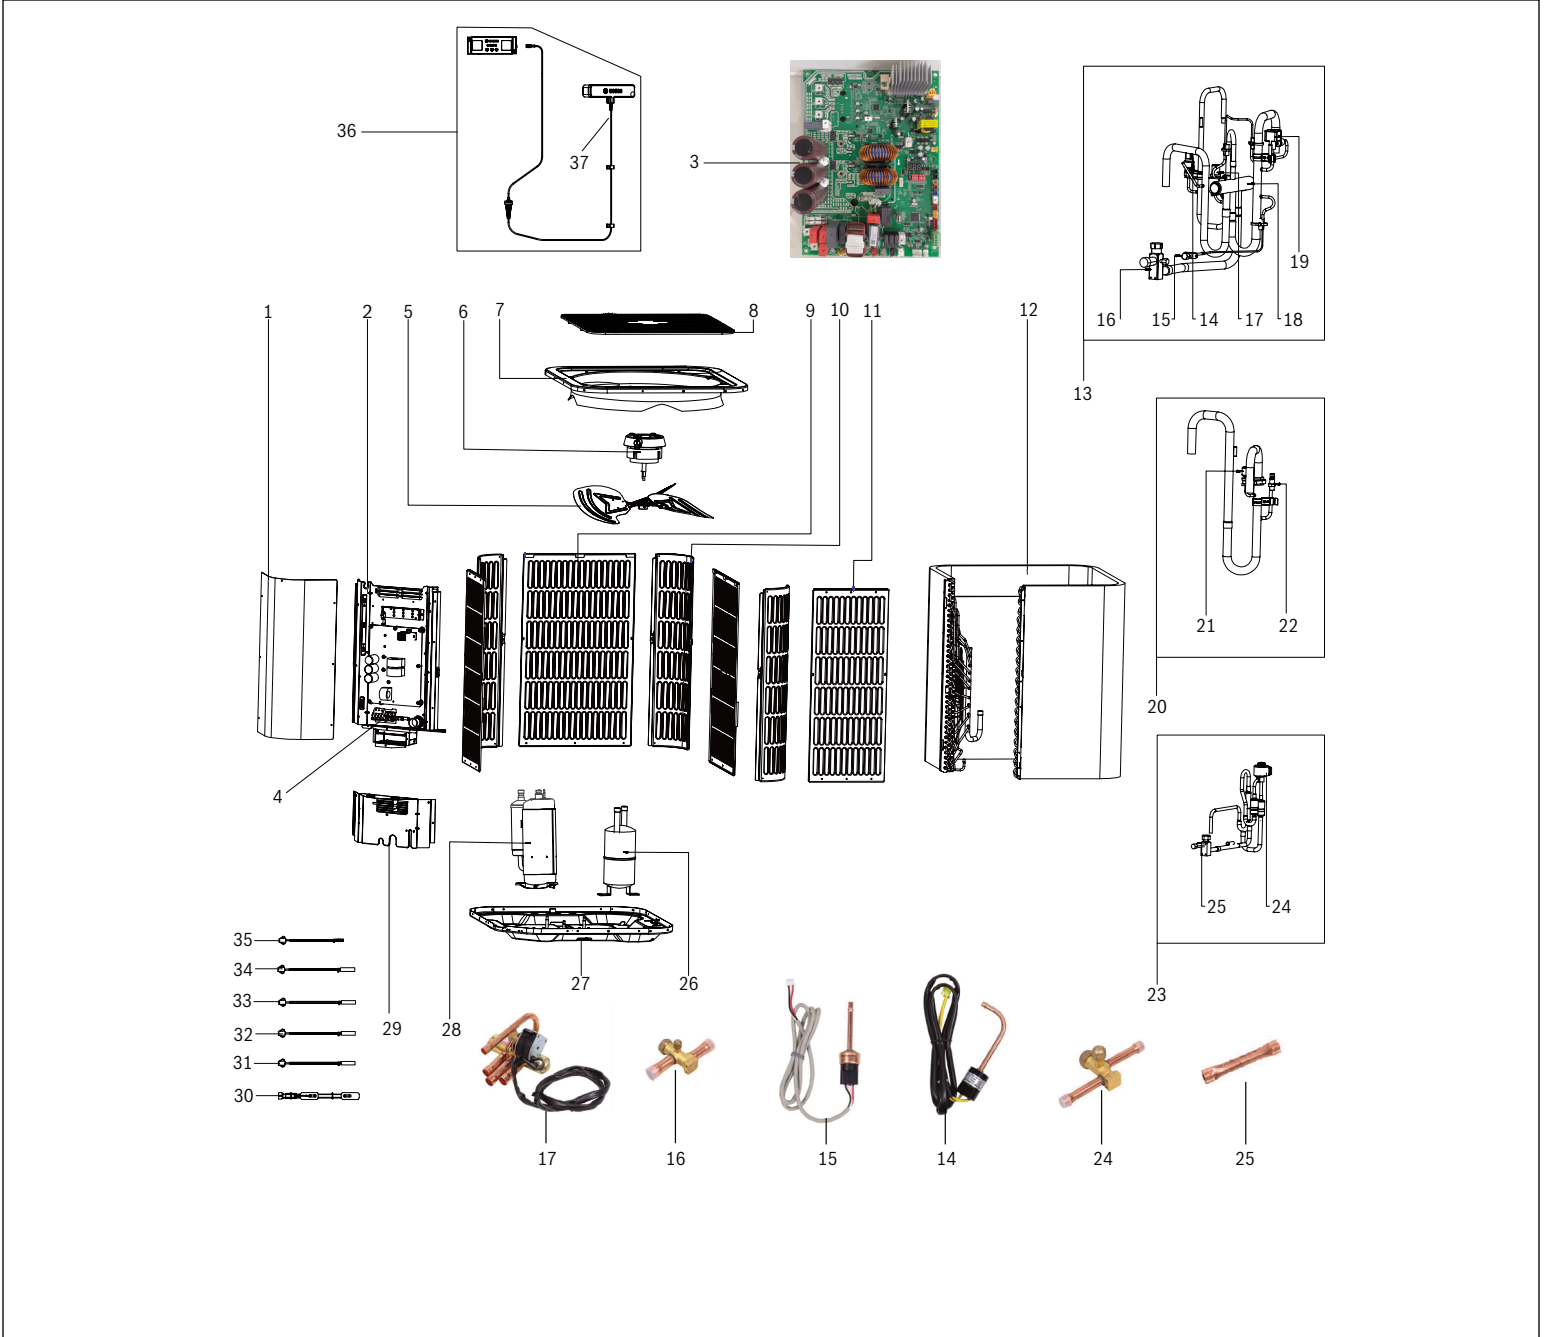

Bosch IDS Premium Connected BOVA20 Series Condensing Unit 2-3-4-5 Ton Capacity

IDS BOVA-60RTB-M20S

Pos.	Description	Qty	Ordering No.	BOVA-60RTB-M20S (5ton)	Recommended Stock	Remarks
1	Service Access Panel	1	8733953175	■		
2	Control Board Assembly	1	8733968027	■	✓	
3	Outdoor Control Board	1	8733968028	■		
4	High Voltage Terminal Block	1	8733953148	■		
5	Fan blade	1	8733953179	■	✓	
6	Outdoor ECM Motor	1	8733968011	■	✓	
7	Top Cover Assembly	1	8733953150	■		
8	Top Cover Grate	1	8733941805	■		
9	Side Coil Guard (with Bosch logo)	1	8733968029	■		
10	Round Louver Panel	3	8733953180	■		
11	Side Louver Panel 2	2	8733953181	■		
12	Condenser Coil Assembly	1	8733953182	■		
13	Reversing Valve System Assembly	1	8733968032	■	✓	
14	High Pressure Switch	1	8733968014	■	✓	
15	Pressure Transducer	1	8733968015	■	✓	
16	Bar-Stock Service Valve	1	8733941858	■		
17	Reversing Valve	1	8733968016	■	✓	
18	Pipe Joint Assembly	1	8733968033	■	✓	
19	Solenoid Valve Assembly	1	8733968035	■	✓	
20	Suction Pipe Assembly	1	8733968030	■		
21	Pressure Sensor	1	8733968031	■	✓	
22	Fusible Plug Assembly	1	8733968019	■		
23	High Pressure Valve Assembly	1	8733968036	■	✓	
24	Electronic Expansion Valve	1	8733955398	■	✓	
25	Bar-Stock Service Valve	1	8733941822	■	✓	
26	Accumulator	1	8733953191	■		
27	Base Pan	1	8733953166	■		
28	DC Inverter compressor	1	8733968037	■	✓	
29	Service Port Access Panel	1	8733956608	■		
30	Compressor Electric Heater	1	8733941866	■		
31	Compressor Return Temperature Sensor (Th)	1	8733968022	■	✓	
32	Liquid Line Temperature Sensor (T3L)	1	8733968023	■	✓	
33	Outdoor Coil Temperature Sensor (T3)	1	8733968024	■	✓	
34	Ambient Temperature Sensor (T4)	1	8733968155	■	✓	
35	Compressor Discharge Temperature Sensor (T5)	1	8733968154	■	✓	
36	GW Assembly For IDS Premium Connected	1	8733964783	■	✓	
37	IDS Antenna	1	8733964554	■	✓	

Bosch IDS Premium Connected BOVA20 Series
BOVA-60RTB-M20S Condensing Unit
4-5 Ton Capacity