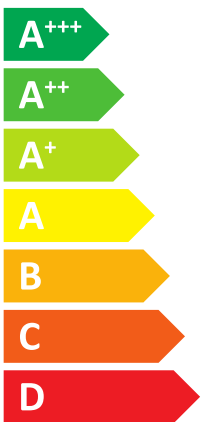

ENERG

енергия · ενεργεια

BOSCH

Compress 7000i AW
CS7000iAW 13 ORM-T
7739612420

A++

A

26 dB

53 dB

- 9 kW
- 9 kW
- 11 kW

ENERG

енергия · ενέργεια

7739612420

Compress 7000i AW

CS7000iAW 13 ORM-T

Energy efficiency icons: A++ (radiator), A (tap), and boiler icon.

Energy efficiency icons: Solar panel, water tank, control panel, and boiler.