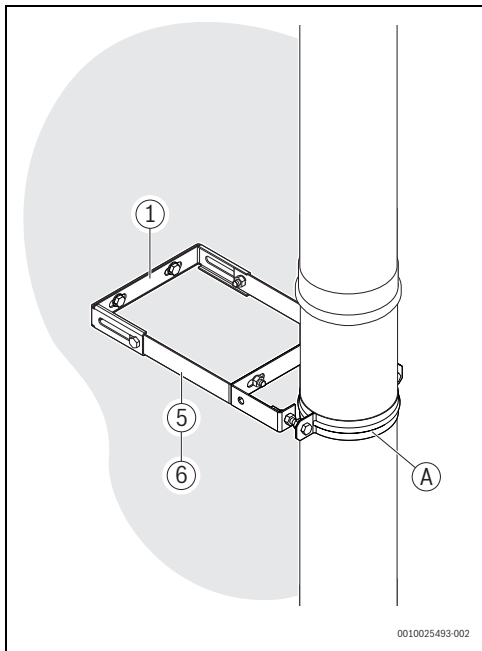

8

9

10 Ø 125: A = 80, Ø 160: A = 142, Ø 185: A = 135

11

12

13

14 Ø 125: ...07, Ø 160: ...50, Ø 185: ...46

15 Ø 125: ...07, Ø 160: ...50, Ø 185: ...46

16 Ø 125: ...08/09, Ø 160: ...51/52, Ø 185: ...47/48

17 Ø 125: ...08/09, Ø 160: ...51/52, Ø 185: ...47/48

0010017800-003

 Original Quality by Bosch Thermotechnik GmbH
 Sophienstrasse 30-32
 35576 Wetzlar, Germany