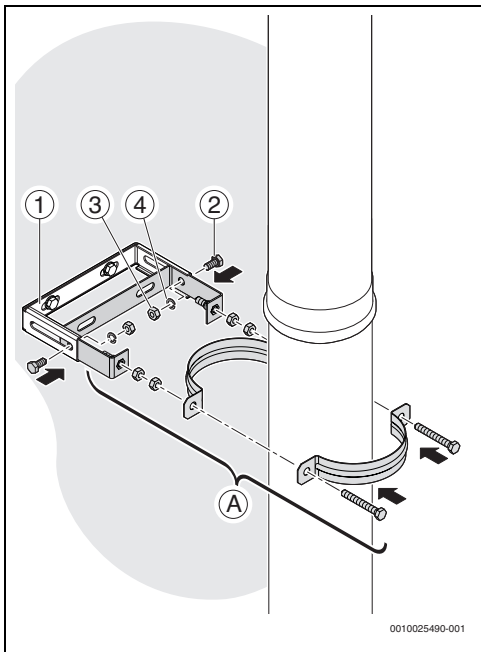

8

9

10 Ø 125: A = 80, Ø 160: A = 142, Ø 185: A = 135

11

12

13

14 Ø 125: ...07, Ø 160: ...50, Ø 185: ...46

15 Ø 125: ...07, Ø 160: ...50, Ø 185: ...46

16 Ø 125: ...08/09, Ø 160: ...51/52, Ø 185: ...47/48

17 Ø 125: ...08/09, Ø 160: ...51/52, Ø 185: ...47/48

0010017800-003

 Original Quality by Bosch Thermotechnik GmbH
 Sophienstrasse 30-32
 35576 Wetzlar, Germany