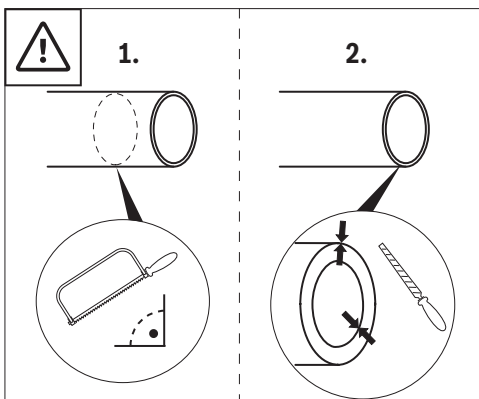

8

9

10 Ø 125: A = 80, Ø 160: A = 142, Ø 185: A = 135

11

12

13

14 Ø 125: ...07, Ø 160: ...50, Ø 185: ...46

15 Ø 125: ...07, Ø 160: ...50, Ø 185: ...46

16 Ø 125: ...08/09, Ø 160: ...51/52, Ø 185: ...47/48

17 Ø 125: ...08/09, Ø 160: ...51/52, Ø 185: ...47/48

0010017800-003

 Original Quality by Bosch Thermotechnik GmbH
 Sophienstrasse 30-32
 35576 Wetzlar, Germany