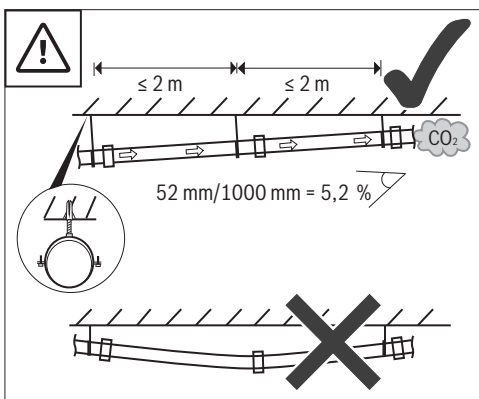

5 Ø 125: 7738112709 + 7738112706/ 7738112708 + 7738112706/ 7738112707 + 7738112706

6 Ø 160: 7738113152 + 7738113149/ 7738113151 + 7738113149/ 7738113150 + 7738113149

7 Ø 185: 7738114048 + 7746900994/ 7738114047 + 7746900994/ 7738114046 + 7746900994

8

9

10 Ø 125: A = 80, Ø 160: A = 142, Ø 185: A = 135

11

12

13

14 Ø 125: ...07, Ø 160: ...50, Ø 185: ...46

15 Ø 125: ...07, Ø 160: ...50, Ø 185: ...46

16 Ø 125: ...08/09, Ø 160: ...51/52, Ø 185: ...47/48

17 Ø 125: ...08/09, Ø 160: ...51/52, Ø 185: ...47/48

0010017800-003

 Original Quality by Bosch Thermotechnik GmbH
 Sophienstrasse 30-32
 35576 Wetzlar, Germany