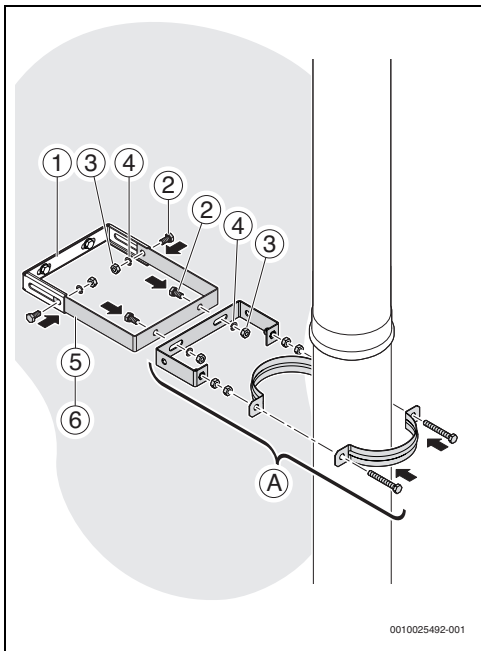

5 Ø 125: 7738112709 + 7738112706/ 7738112708 + 7738112706/ 7738112707 + 7738112706

6 Ø 160: 7738113152 + 7738113149/ 7738113151 + 7738113149/ 7738113150 + 7738113149

7 Ø 185: 7738114048 + 7746900994/ 7738114047 + 7746900994/ 7738114046 + 7746900994

8

9

10 Ø 125: A = 80, Ø 160: A = 142, Ø 185: A = 135

11

12

13

14 Ø 125: ...07, Ø 160: ...50, Ø 185: ...46

15 Ø 125: ...07, Ø 160: ...50, Ø 185: ...46

16 Ø 125: ...08/09, Ø 160: ...51/52, Ø 185: ...47/48

17 Ø 125: ...08/09, Ø 160: ...51/52, Ø 185: ...47/48

0010017800-003

 Original Quality by Bosch Thermotechnik GmbH
 Sophienstrasse 30-32
 35576 Wetzlar, Germany