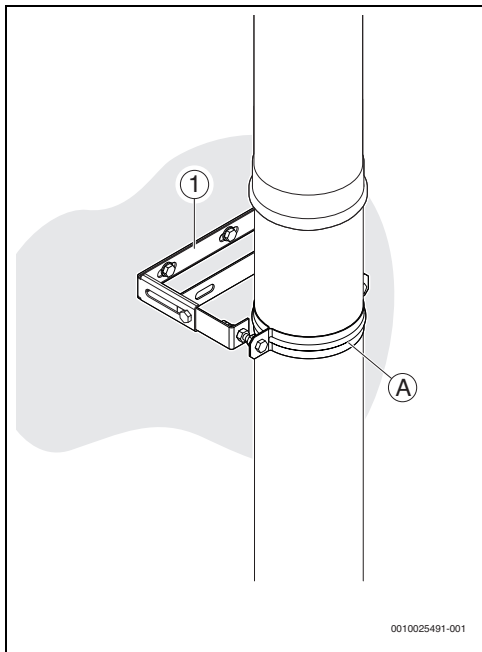

5 Ø 125: 7738112709 + 7738112706/ 7738112708 + 7738112706/ 7738112707 + 7738112706

6 Ø 160: 7738113152 + 7738113149/ 7738113151 + 7738113149/ 7738113150 + 7738113149

7 Ø 185: 7738114048 + 7746900994/ 7738114047 + 7746900994/ 7738114046 + 7746900994

8

9

10 Ø 125: A = 80, Ø 160: A = 142, Ø 185: A = 135

11

12

13

14 Ø 125: ...07, Ø 160: ...50, Ø 185: ...46

15 Ø 125: ...07, Ø 160: ...50, Ø 185: ...46

16 Ø 125: ...08/09, Ø 160: ...51/52, Ø 185: ...47/48

17 Ø 125: ...08/09, Ø 160: ...51/52, Ø 185: ...47/48

0010017800-003

 Original Quality by Bosch Thermotechnik GmbH
 Sophienstrasse 30-32
 35576 Wetzlar, Germany